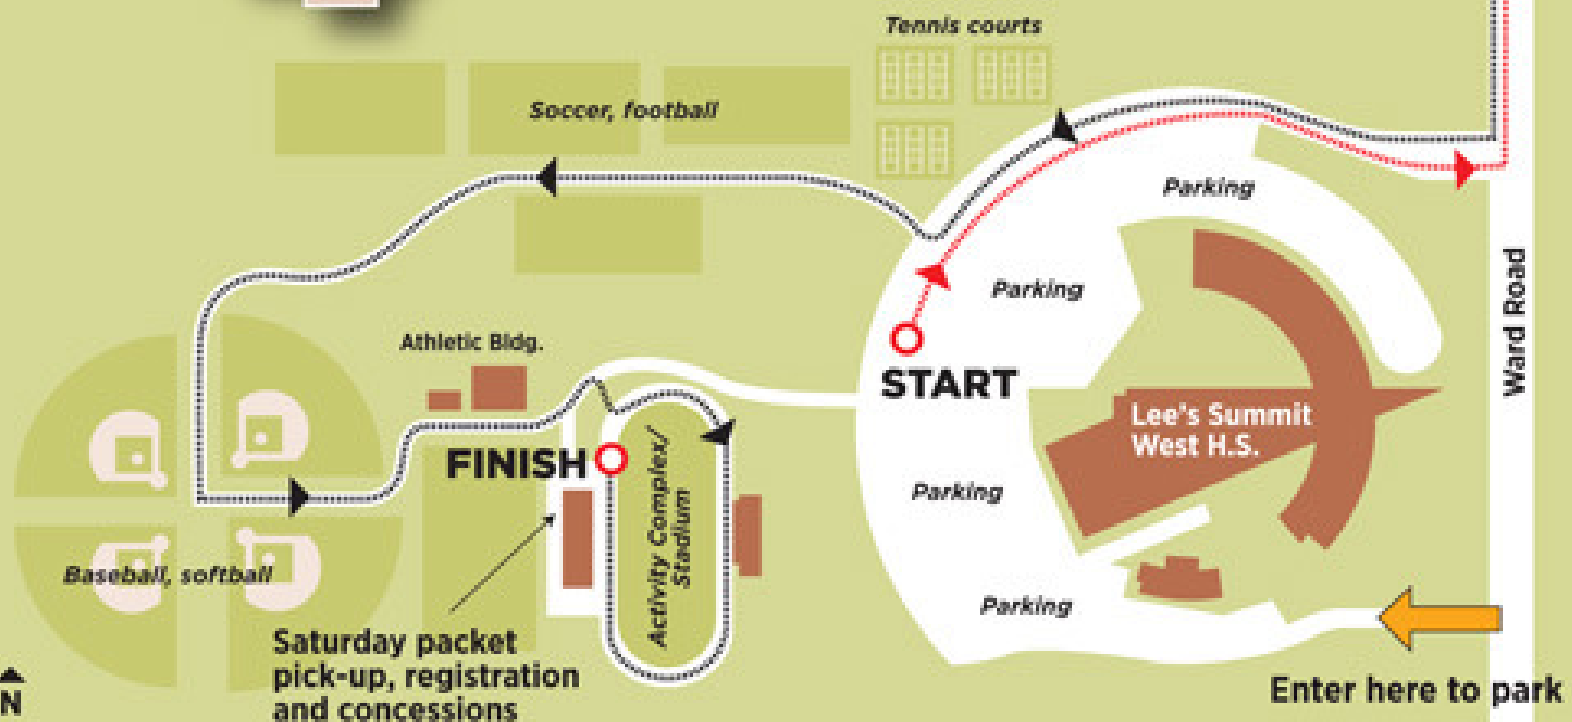

RACE FOR THE FUTURE

Course description: The race begins at Lee's Summit West H.S. near the Activity Complex. Run up the drive toward Ward Road. Turn left (north) on Ward (remaining next to curb in southbound lane) to the turn around point prior to Scherer Road. Turn left and follow the walking trail/sidewalk back to the high school entrance. Turn right and follow scenic trail through campus. The race ends on the track.

Scherer Road

Turn around point →

RED arrows:
First half of course

BLACK arrows:
Second half of course

Saturday packet pick-up, registration and concessions

Enter here to park